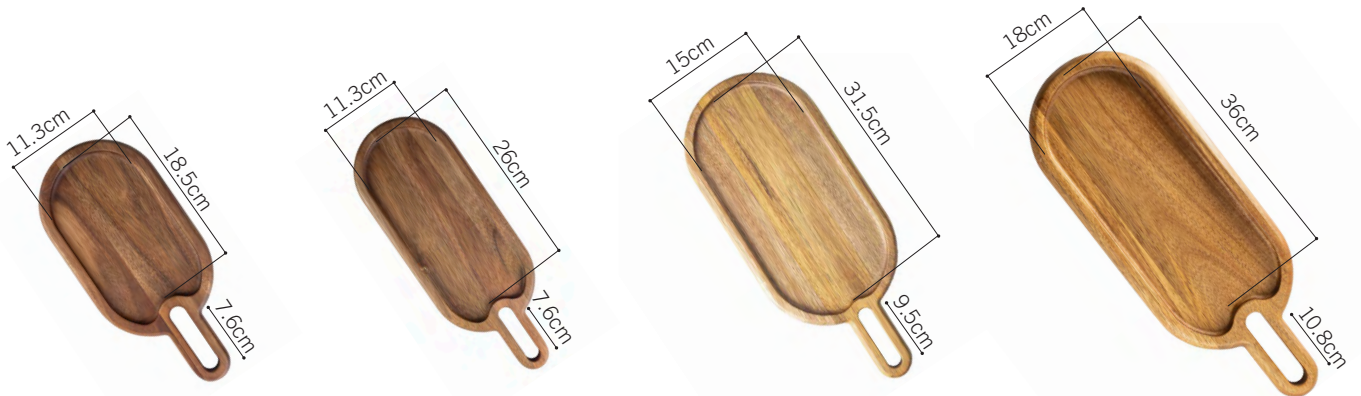

## ACACIA COLLECTION™ | SNACK TRAYS & SERVING BOARDS

Attention: Natural wood product. Pictures may not reflect colours and colours may be different on each piece.

11522 

Acacia Collection™  
Oblong Snack Tray