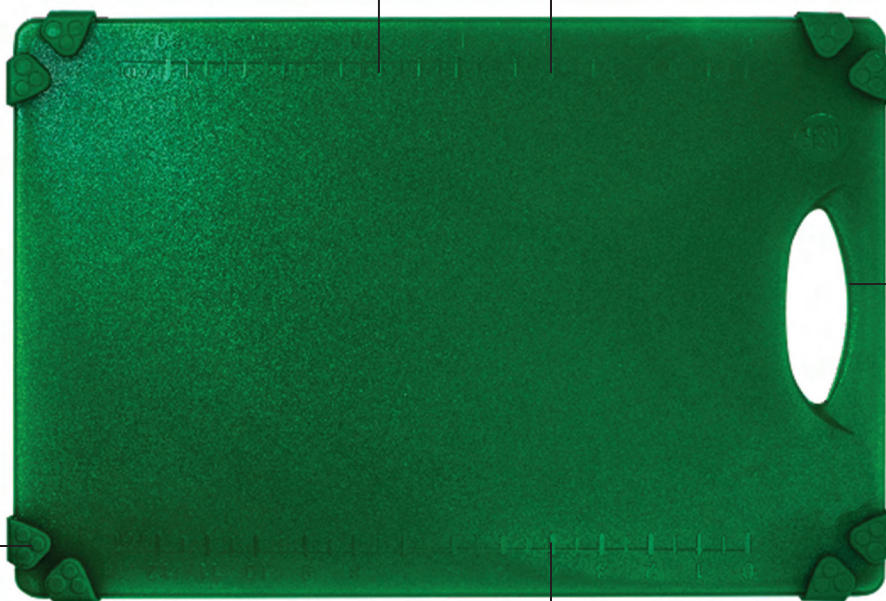

1/6

Polypropylene Grippy Cutting Boards with TPE Grips

45.5 x 61 x 1.3cm

1/6

Colour-coded for HACCP guidelines

Heat, chemical and warp resistant

Integrated grips prevent slippage

Integrated handle for easy carrying