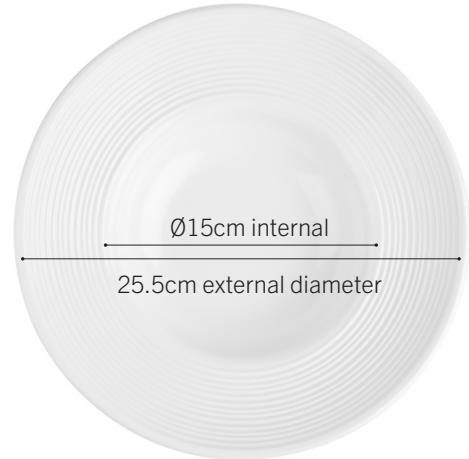

PULITO COLLECTION™

SERVEWARE

Attention: Melamine is not microwave or oven safe.

123460EU