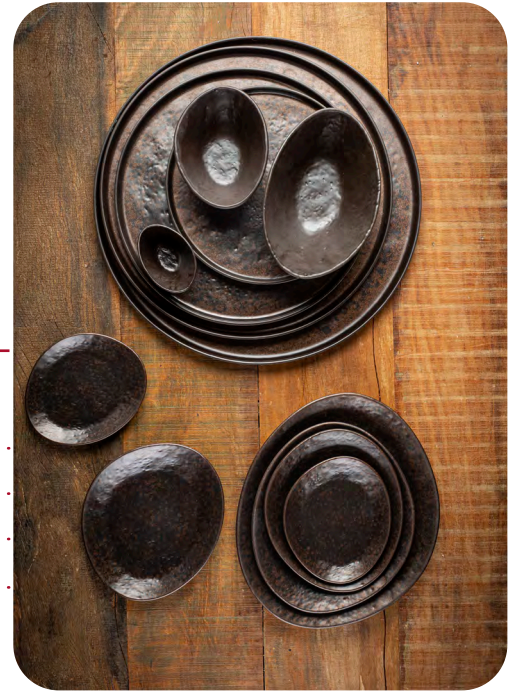

LUNARA COLLECTION™ | MELAMINE SERVEWARE

Attention: Melamine is not microwave or oven safe.

Round Platter
Melamine, Brown
Copper Effects

Ø27.5 x 2cm

6/12

123517BREU EU

Round Platter
Melamine, Brown
Copper Effects

Ø35.5 x 2cm

6/12

123518BREU EU

Round Platter
Melamine, Brown
Copper Effects

Ø40.5 x 2cm

4/8

123519BREU EU

Round Platter
Melamine, Brown
Copper Effects

Ø 45.5 x 2cm

4/8

Plate
Melamine, Brown
Copper Effect

17.5 x 15cm x 2cm

6/48

Plate
Melamine, Brown
Copper Effect

22.5 x 19.5 x 2cm

6/24

Round Bowl
Melamine, Brown
Copper Effect

10 x 7 x 6cm
(100ml)

6/96

Round Bowl
Melamine, Brown
Copper Effect

16 x 12.5 x 9.5cm
(370ml)

6/24

Round Bowl
Melamine, Brown
Copper Effect

23 x 15 x 9.5cm
(850ml)

6/12

Plate
Melamine, Brown
Copper Effect

26.5 x 23 x 3cm

6/12

Plate
Melamine, Brown
Copper Effect

33.5 x 28.5 x 3cm

6/12