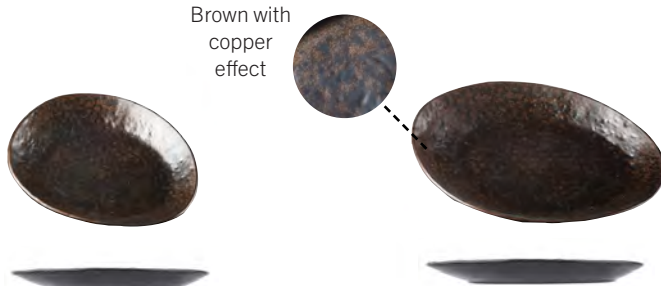

11517EU EU

Plate
Melamine, Brown
Copper Effect

17.5 x 15cm x 2cm

6/48

11518EU EU

Plate
Melamine, Brown
Copper Effect

22.5 x 19.5 x 2cm

6/24