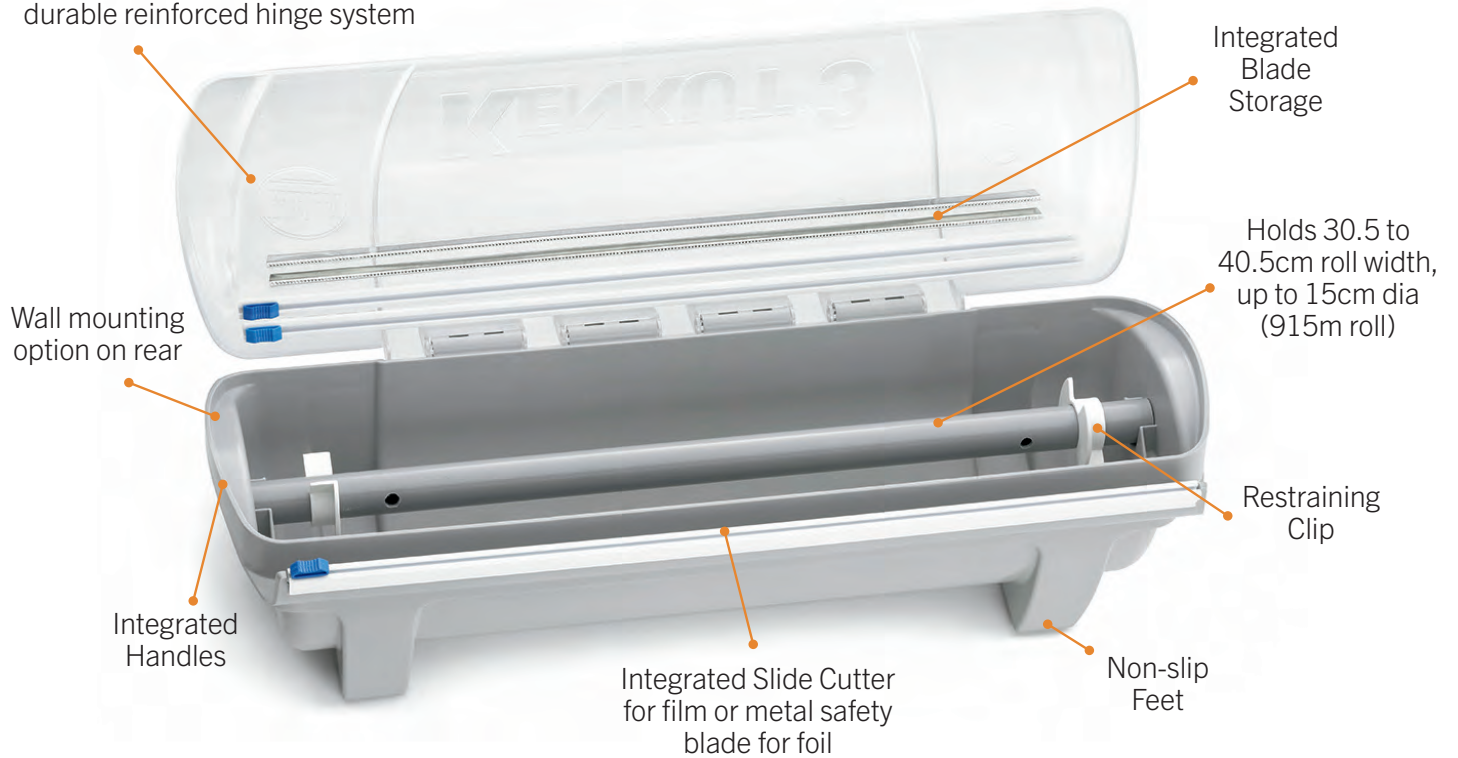

KENKUT® 3 | FILM & FOIL DISPENSER

Hygienic design, complies to HACCP and food code standards while making film and foil dispensing easy, efficient and safe.

Stay-open Lid for easy loading with durable reinforced hinge system