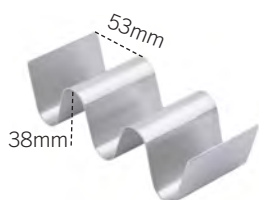

TRS23

Taco Taxi™ Server,
Holds 2-3 Tacos
Brushed Stainless Steel

14 x 5.5 x 4cm

1/48