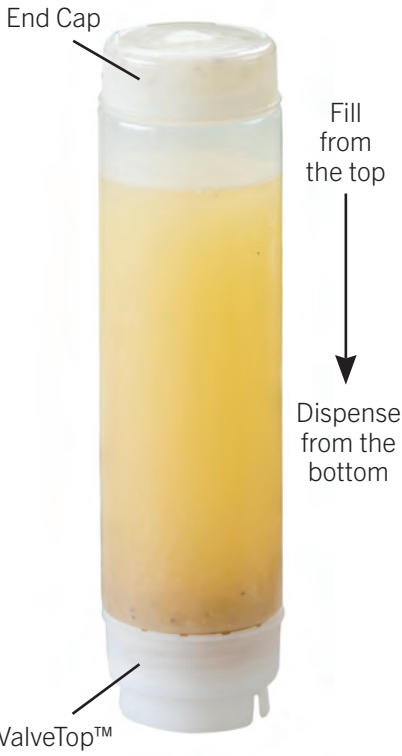

INVERTATOP™ | 53MM VALVE TOP & END CAPS