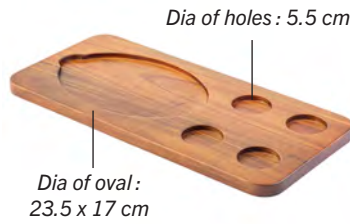

Compatible Ramekins:

- RAM2FBKEU
- RAM2FWEU
- RAM2WEU
- RAM2BKEU
- RAM3WEU
- RAM3RWEU
- RAM3RREU
- RAM3RBKEU
- RAM3RXEU
- RAM4RWEU
- RAM4RBKEU
- 5073
- 5063

10709

Fatija Serving Board
Acacia Wood, Rectangular
Fits 10746

47 x 22.5 x 2cm

1/12