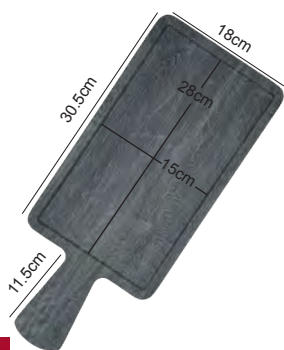

Onyx Melamine Collection  
Rectangular Serving Tray Black

28 x 14.5 x 1.5cm

📦 6/12

**NEW**

12461EU

Timber Melamine Collection  
Rectangular Serving Tray Tan

28 x 14.5 x 1.5cm

📦 6/12