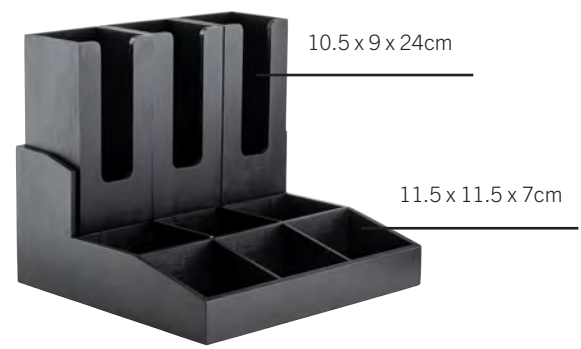

 1/36

NEW

**HOT BEVERAGE | COFFEE CONDIMENT ORGANIZERS**

NEW 12689

Coffee Condiment Organizer,  
Natural Bamboo,  
(9) Compartments,  
(3) Cup/Lid Holders  
38 x 35.5 x 19cm  
 1/2

NEW 12690

Coffee Condiment Organizer,  
Black Painted Bamboo,  
(9) Compartments,  
(3) Cup/Lid Holders  
38 x 35.5 x 19cm  
 1/2