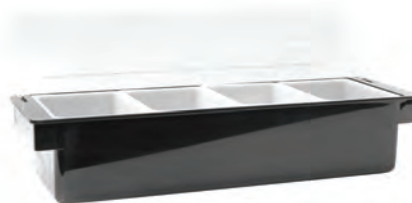

103

4 Compartment Holder
4 x 800ml, enclosed bottom

49.5 x 15.5 x 11cm

📦 1/6