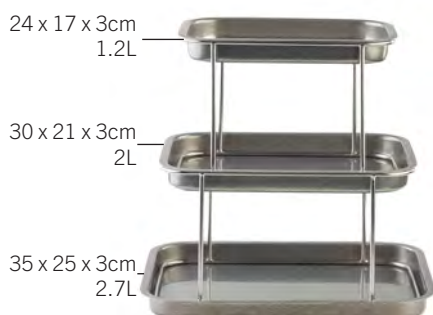

12064

Rectangular 3-Tiered Sharing Tower, Stainless Steel, Vintage Finish

Tower : 37.5 x 27.5 x 35cm

1/4