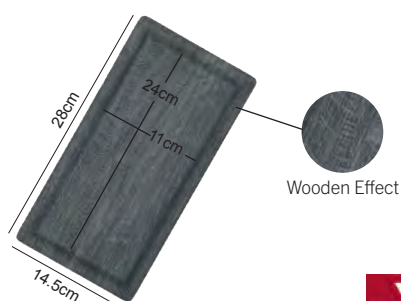

NEW

12453EU

Smokehouse Melamine Collection
Rectangular Serving Tray Gray

28 x 14.5 x 1.5cm

📦 6/12