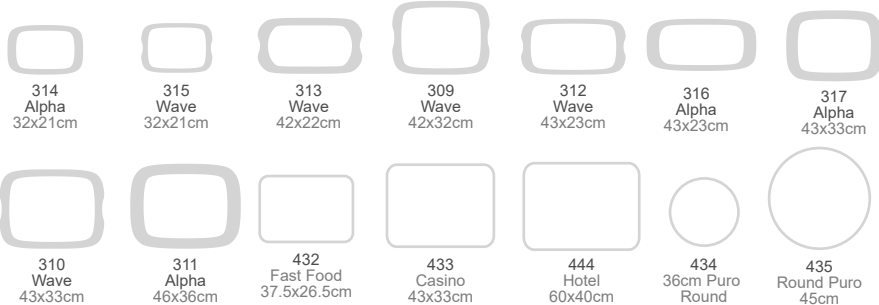

To choose the perfect **CRAFT** tray for all your needs follow the process below:

CHOOSE YOUR SIZE:

CHOOSE YOUR PRINT:

ADD ANTI-SLIP (OPTIONAL):

Craft Trays **Matt and Textured Surface** - Wood & Stone Prints

Matt and textured surface craft trays with a wood or stone print have the same print front and back of the tray. Craft trays are dishwasher safe and should be dry before stacking.

CHOOSE FROM THE FOLLOWING SIZES: