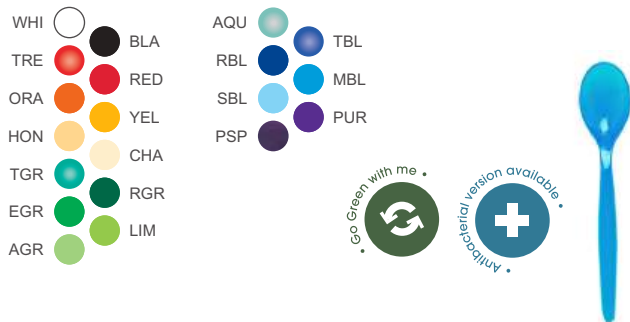

Teaspoon

Reusable teaspoons. Ideal for yoghurts, small desserts and hot or cold drinks. Antibacterial version available, code 097.

Code: 012

Dimensions: L 14.5cm