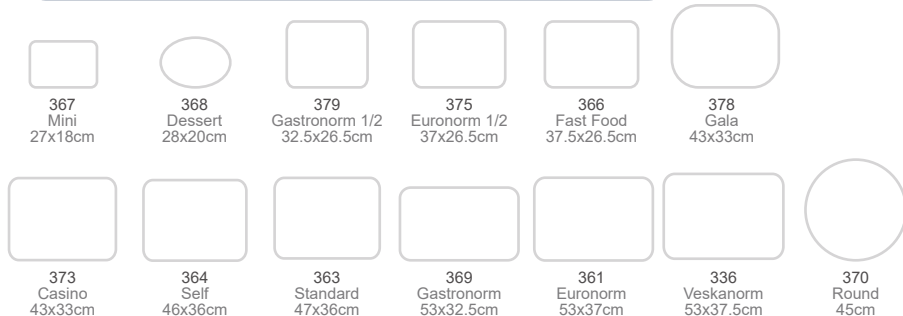

### CHOOSE FROM THE FOLLOWING SIZES:

Code: 366ORA+  
Orange Anti-slip Fast Food Tray - 37.5x26.5cm

If you are adding anti-slip please add + to the code.  
For example 364MLE+.