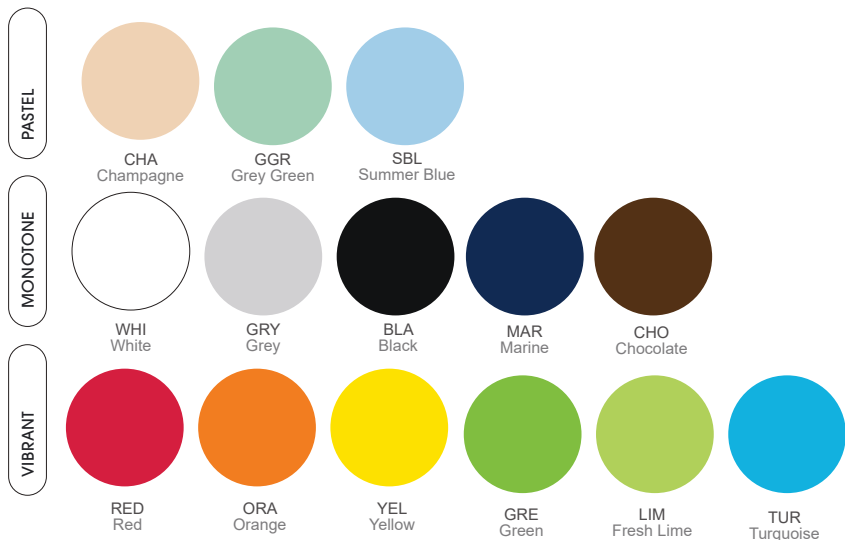

CHOOSE FROM THE FOLLOWING PRINTS:

U Unicolour

PRINT ON BACK OF TRAY BLACK