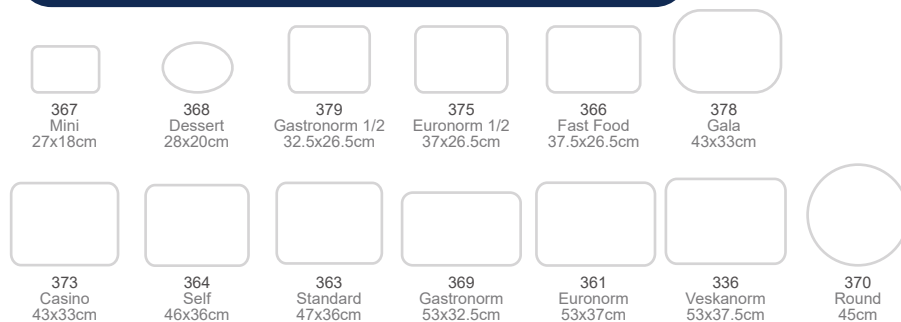

Craft Trays

Transform your serving experience with our Craft Tray range. Unlock endless possibilities with our trays, crafted from layers of high-quality FSC® paper and finished with a scratch-resistant surface, available in smooth or matt & structured. Choose your perfect model and elevate your serving game with our versatile, stylish, and customisable Craft Tray.

To choose the perfect **CRAFT** tray for all your needs follow the process below:

CHOOSE YOUR SIZE:

CHOOSE YOUR PRINT:

ADD ANTI-SLIP (OPTIONAL):

Craft Trays Smooth Surface - Wood & Stone Prints

Smooth shiny surface craft trays with a wood or stone print have the same print front and back of the tray. Craft trays are dishwasher safe and should be dry before stacking.

CHOOSE FROM THE FOLLOWING SIZES:

If you are adding anti-slip please add + to the code. For example 364MLE+.