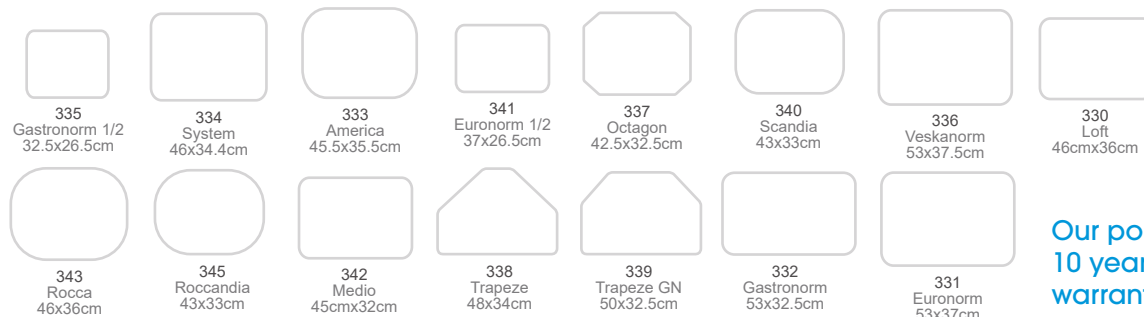

To choose the perfect **POLYESTER** tray for all your needs follow the process below:

CHOOSE FROM CLASSIC OR SMART:

CHOOSE YOUR SIZE:

CHOOSE YOUR PRINT (optional):

ADD ANTI-SLIP (OPTIONAL):

Polyester Trays Smooth Surface

Smooth shiny surface polyester trays have the same print front and back of the tray unless you choose to add an optional print. This print can only be printed on the front of the tray and printed in the centre of the tray, not all the way to the edge.

Polyester trays are dishwasher safe and depending on if you select classic or smart have a 5 or 10 year breakage warranty.

CHOOSE FROM THE FOLLOWING SIZES:

Our polyester trays have a 5 or 10 year anti-breakage warranty.

CHOOSE FROM THE FOLLOWING PRINTS:

Optional

Looking to add more to your tray, choose from one of the following prints. These are printed on top of the classic or smart tray design and are printed in the middle of the tray.