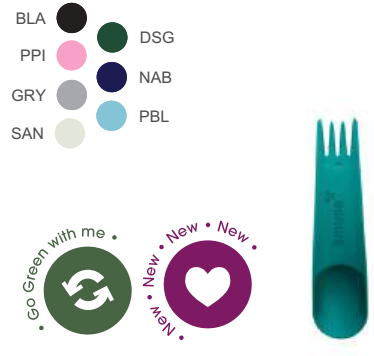

Polypropylene Spork

Reusable & recyclable spork.

Code: 649

Dimensions: L 11.8cm x W 2.5cm