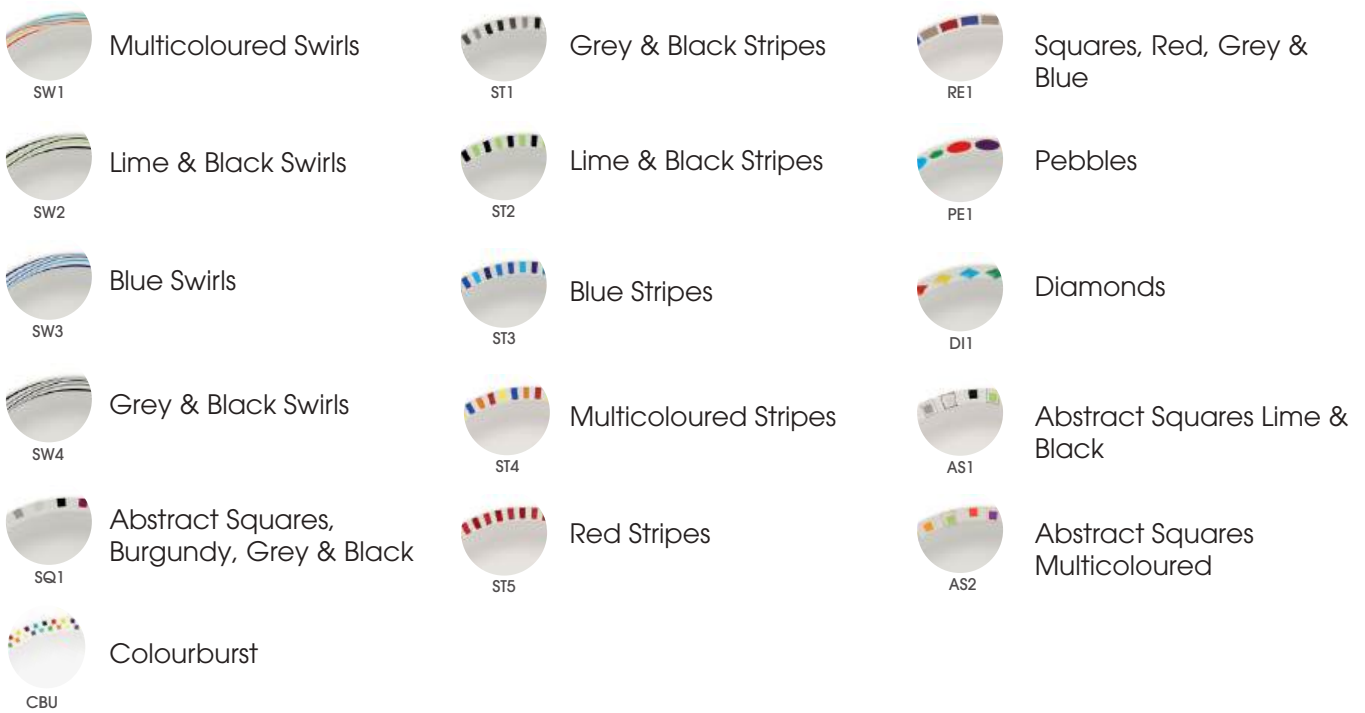

Colour Chart

Patterns

Colours

Tableware

(Polycarbonate, Copolyester, PP, Acrylic, O2T)

Apple Green	AGR		Copolyester	CYE		Oatmeal	OAT	
Aqua	AQU		Translucent Yellow	DGY		Odyssey Black	OBL	
Beige	BEI		Dark Grey	DPI		O2T Charcoal	OCH	
Black	BLA		Dark Pink	DSG		Orange	ORA	
Blue	BLU		Deep Sea Green	EGR		Pastel Blue	PBL	
Blue	BLU		Emerald Green	GGR		Peach	PEA	
Brown	BRO		Grey Green	GOL		Periwinkle	PER	
Blue Speckle	BSP		Gold	GRA		Pink	PIN	
Copolyester Bright Green	CBG		Granite Granite	GRE		Pastel Pink	PPI	
Champagne	CHA		Green	GRE		Purple Sparkle	PSP	
Charcoal	CHA		Sage Green	GRY		Purple	PUR	
Clear	CLE		Grey	GSP		Royal Blue	RBL	
Copper	COP		Green Speckle	JAD		Red	RED	
Copolyester Pacific Blue	CPB		Jade	HON		Racing Green	RGR	
Copolyester Purple	CPU		Honey	IVO		Sage Green	SAG	
Copolyester Red	CRE		Ivory	LAV		Salmon	SAL	
Copolyester Sky Blue	CSB		Lavender	LIM		Sand	SAN	
Copolyester Silver	CSI		Lime	MAR		Summer Blue	SBL	
Grey Speckle	CSP		Marine	MBL		Sky Blue	SKY	
Copolyester Translucent Blue	CTB		Med Blue	MIX		Silver	SIL	
Copolyester Translucent Green	CTG		Mix	NAB		Steel Blue	STB	
Copolyester Translucent Orange	CTO		Navy Blue	NAR		Translucent Blue	TBL	
Copolyester Translucent Purple	CTP		Narrow Natural	NAT		Teal	TEA	
Copolyester Translucent Red	CTR		Natural	NPU		Translucent Green	TGR	
			Narrow Purple	NRE		Translucent Lime	TLI	
			Narrow Red