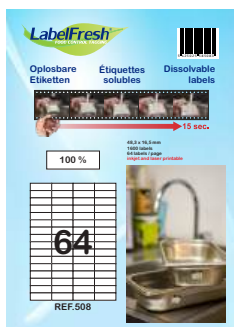

Code: 832GRE

Dimensions: L 7cm x W 4.5cm

A4 Blank Label Sheets - 1600 per pack  
Removable and water dissolvable.

Code: 806SHE  
Dimensions:  
L 4.83cm x W 1.65cm  
(per label)

A4 Blank Label Sheets - 900 per pack  
Removable and water dissolvable.