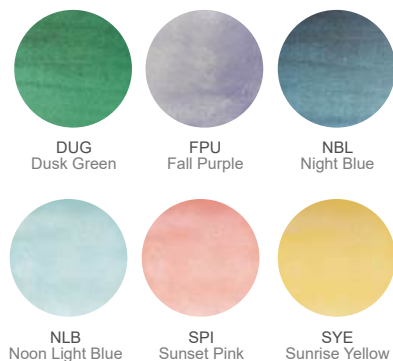

N

Lights of Nature

PRINT ON BACK OF TRAY BLACK