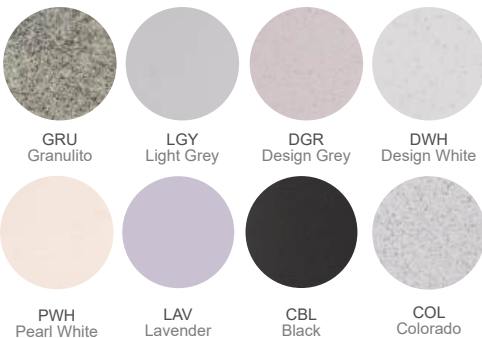

Polyester Trays

Check out our super strong polyester trays; these serving trays come with a rock-solid breakage warranty, showing our confidence in their quality. With the power of glass fibres, these trays are as tough as they come, ready to take on the serving and industrial dishwashing day in, day out. They're the ultimate choice when it comes to power!

To choose the perfect **POLYESTER** tray for all your needs follow the process below:

CHOOSE FROM CLASSIC OR SMART:

CHOOSE YOUR SIZE:

CHOOSE YOUR PRINT (optional):

ADD ANTI-SLIP (OPTIONAL):

CHOOSE FROM CLASSIC OR SMART:

Classic

In the world of trays, the Classic reigns supreme—it's the ultimate polyester serving tray that's built to last. With a solid 10-year warranty against breakage, this tray means business. Reliability and toughness all wrapped up in one package.

- ✓ 10 year warranty against breakage
- ✓ Dishwasher safe
- ✓ Intensive use