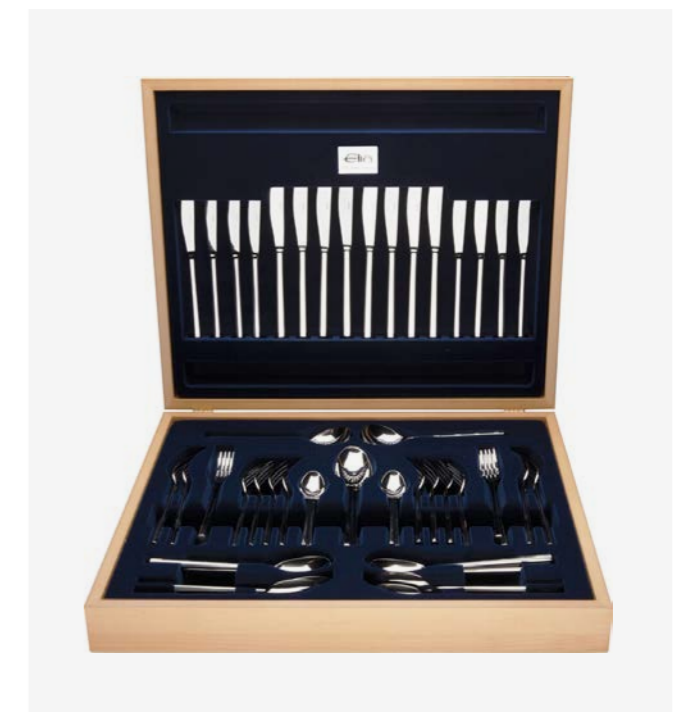

ECN-60W

Beechwood / Blue

44 or 60pc Canteen - Slim