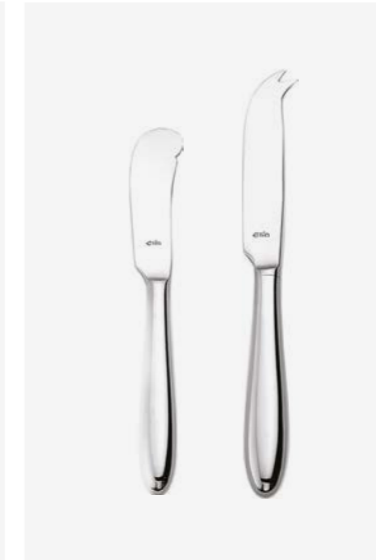

Sienna

These superb utensils have been crafted from the highest quality 18/10 Stainless Steel and are hand polished by craftsmen to guarantee each piece has a perfect mirror finish. The timeless elegance of their design ensures every item fits comfortably in the hand and their durability guarantees years of faithful service. Eminently collectable: a comprehensive selection of other items are also available in the Sienna design.

Sienna Cheese & Butter Knife Set

SIENA G CBS

Sienna Carving Set