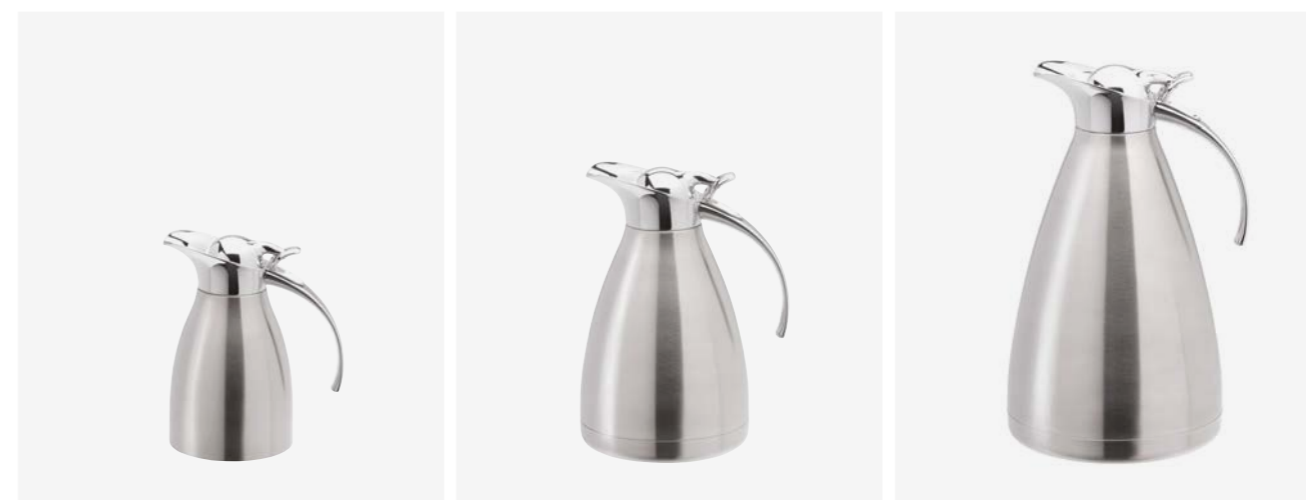

JFD-06S
Deluxe Flip-Top Jug
Satin Stainless Steel
0.6L

JFD-10S
Deluxe Flip-Top Jug
Satin Stainless Steel
1.0L

JFD-20S
Deluxe Flip-Top Jug
Satin Stainless Steel
2.0L