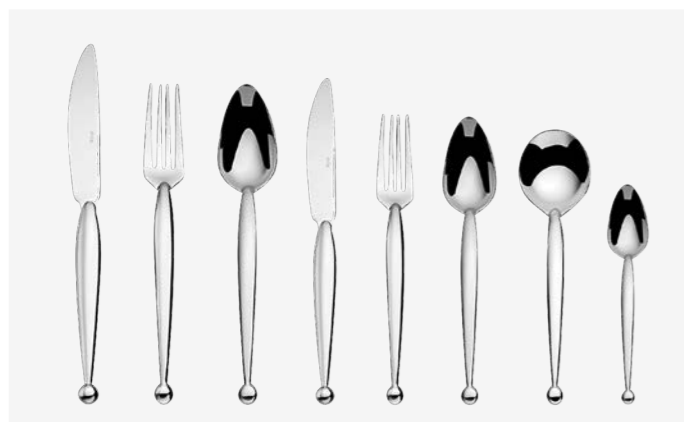

## 18/10 Stainless Steel - 12 Piece Cutlery Range

ITEM	SPECIFICATION	INNER BOX QTY.	OUTER BOX QTY.	ITEM	SPECIFICATION	INNER BOX QTY.	OUTER BOX QTY.
Table Knife	Solid 1 Piece	1 doz.	20 doz.	Soup Spoon	2.8mm	1 doz.	20 doz.
Table Fork	3.0mm	1 doz.	20 doz.	Tea Spoon	2.0mm	1 doz.	20 doz.
Table Spoon	3.0mm	1 doz.	20 doz.	Fish Knife	2.8mm	1 doz.	20 doz.
Dessert Knife	Solid 1 Piece	1 doz.	20 doz.	Fish Fork	2.8mm	1 doz.	20 doz.
Dessert Fork	2.8mm	1 doz.	20 doz.	Serving Spoon	3.0mm	2 pcs.	20 packs.
Dessert Spoon	2.8mm	1 doz.	20 doz.	Serving Fork	3.0mm	2 pcs.	20 packs.

## 18/10 Stainless Steel - 7 Piece Cutlery Range

ITEM	SPECIFICATION	INNER BOX QTY.	OUTER BOX QTY.
Table Fork	6.0mm	1 doz.	20 doz.
Table Spoon	6.0mm	1 doz.	20 doz.
Dessert Knife	Solid 1 Piece	1 doz.	20 doz.
Dessert Fork	5.0mm	1 doz.	20 doz.
Dessert Spoon	5.0mm	1 doz.	20 doz.
Soup Spoon	5.0mm	1 doz.	20 doz.
Tea Spoon	4.0mm	1 doz.	20 doz.

# Majester

With its spectacular shape and heavy gauge, this range really lives up to its name. Voluptuous curves taper to a striking sphere at the tip of each piece. Majester is formed from the highest quality 18/10 Stainless Steel and polished to a smooth mirror finish. Such a luxurious feel in the hand and aesthetically pleasing form deserves a special place at the dining table.

## 18/10 Stainless Steel - 8 Piece Cutlery Range

ITEM	SPECIFICATION	INNER BOX QTY.	OUTER BOX QTY.
Table Knife	Solid 1 Piece	1 doz.	20 doz.
Table Fork	Forged	1 doz.	20 doz.
Table Spoon	Forged	1 doz.	20 doz.
Dessert Knife	Solid 1 Piece	1 doz.	20 doz.
Dessert Fork	Forged	1 doz.	20 doz.
Dessert Spoon	Forged	1 doz.	20 doz.
Soup Spoon	Forged	1 doz.	20 doz.
Tea Spoon	Forged	1 doz.	20 doz.