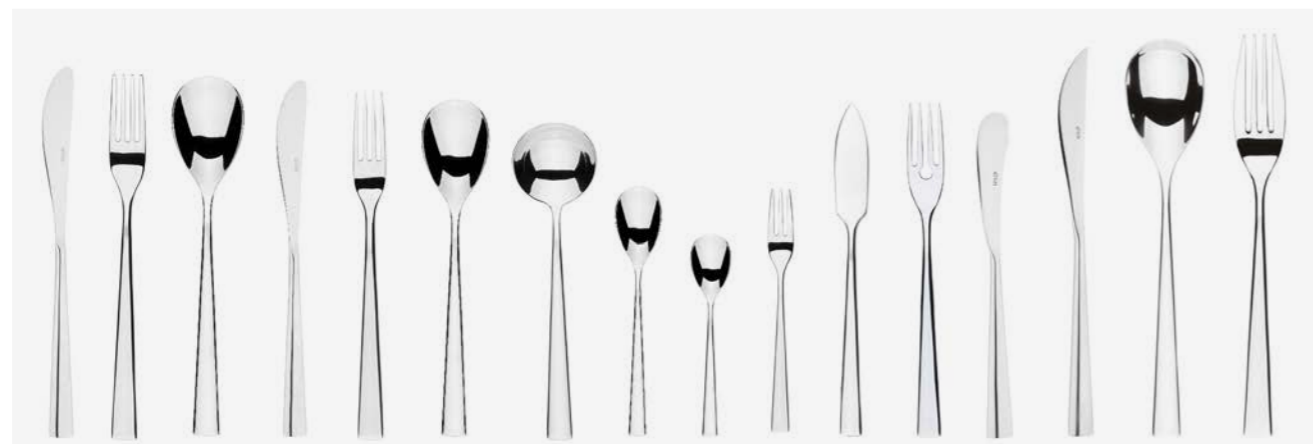

18/10 Stainless Steel - 16 Piece Cutlery Range

ITEM	SPECIFICATION	INNER BOX QTY.	OUTER BOX QTY.
Table Knife	Solid 1 Piece	1 doz.	20 doz.
Table Fork	5.0mm	1 doz.	20 doz.
Table Spoon	5.0mm	1 doz.	20 doz.
Dessert Knife	Solid 1 Piece	1 doz.	20 doz.
Dessert Fork	4.5mm	1 doz.	20 doz.
Dessert Spoon	4.5mm	1 doz.	20 doz.
Soup Spoon	4.5mm	1 doz.	20 doz.

ITEM	SPECIFICATION	INNER BOX QTY.	OUTER BOX QTY.
Tea Spoon	3.5mm	1 doz.	20 doz.
Coffee Spoon	3.5mm	1 doz.	20 doz.
Fruit Fork	3.8mm	1 doz.	20 doz.
Fish Knife	4.5mm	6 pcs.	20 packs.
Fish Fork	4.5mm	6 pcs.	20 packs.
Butter Knife	Solid 1 Piece	6 pcs.	20 packs.
Steak Knife	Solid 1 Piece	6 pcs.	20 packs.
Serving Spoon	5.0mm	2 pcs.	20 packs.
Serving Fork	5.0mm	2 pcs.	20 packs.