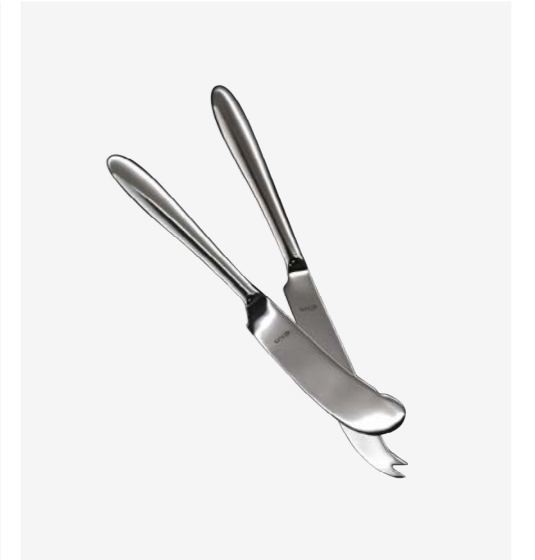

Sienna

These superb utensils have been crafted from the highest quality 18/10 Stainless Steel and are hand polished by craftsmen to guarantee each piece has a perfect mirror finish. The timeless elegance of their design ensures every item fits comfortably in the hand and their durability guarantees years of faithful service. Eminently collectable: a comprehensive selection of other items are also available in the Sienna design.

Sienna Cheese & Butter Knife Set

SIENA G CBS

Sienna Carving Set