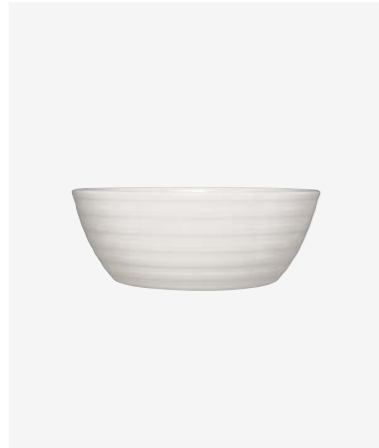

FE-ISB-190  
Individual Salad Bowl  
130cl / Ø190mm  
1pc

FE-OTB-175  
Oatmeal / Cereal Bowl  
70cl / Ø175mm  
4pcs

FE-SAL-230  
Large Salad Bowl  
220cl / Ø230mm  
4pcs

FE-RPB-280  
Rimmed Pasta Bowl  
90cl / Ø280mm  
6pcs