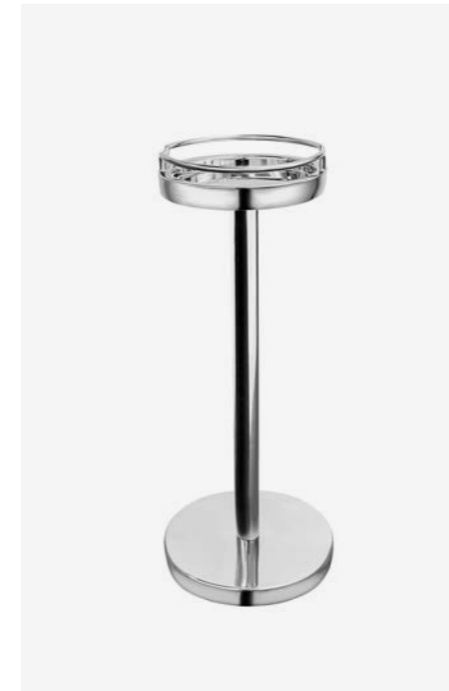

Flat Base Stand - Stainless Steel