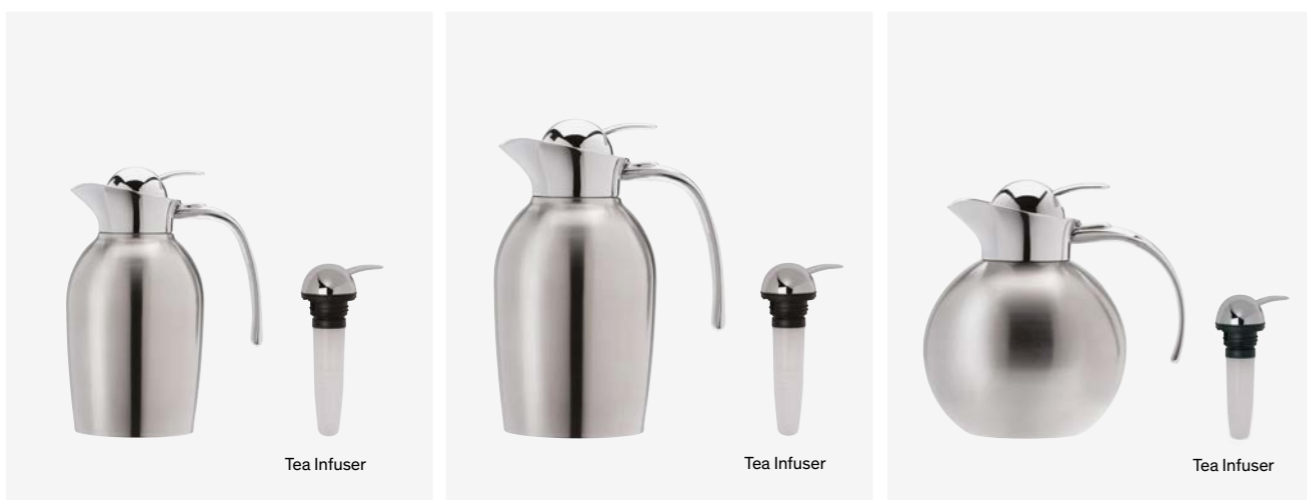

JFR-1000S
Deluxe Jug with Infuser
Satin Stainless Steel
1.0L

JFR-1500S
Deluxe Jug with Infuser
Satin Stainless Steel
1.5L

JFT-1200S
Deluxe Jug with Infuser
Satin Stainless Steel
1.2L