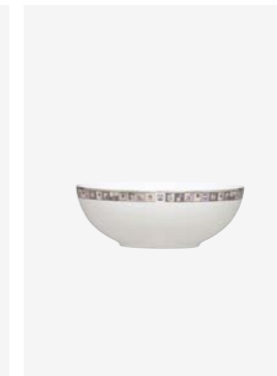

## Clarity Fine Bone China

BK-OPL-360  
Oval Platter  
360 x 280mm  
1pc

BK-RPB-270  
Rimmed Pasta Bowl  
90cl / Ø270mm  
2pcs

BK-SPL-215  
Rimmed Soup Plate  
40cl / Ø215mm  
6pcs

BK-OTB-145  
Oatmeal / Cereal Bowl  
50cl / Ø145mm  
6pcs