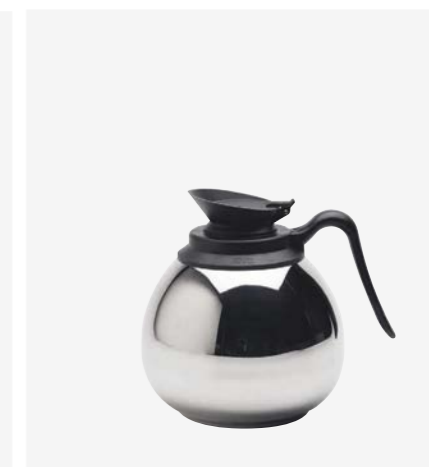

CDJ-1900S
Double Wall Decanter
Stainless Steel
1.9L