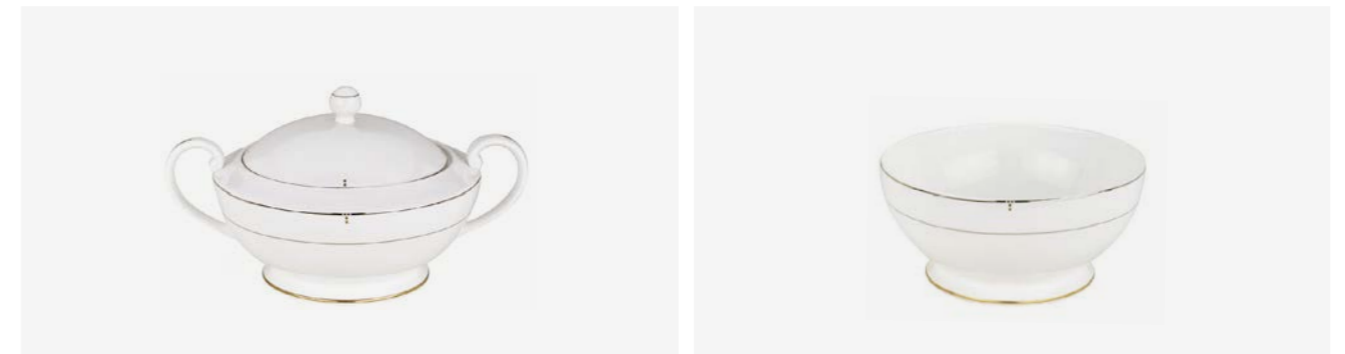

BC-SPT-250 Soup Tureen (with lid) 250cl / Ø230mm 1pc	BC-OSB-250 Open Salad Bowl 250cl / Ø225mm 1pc