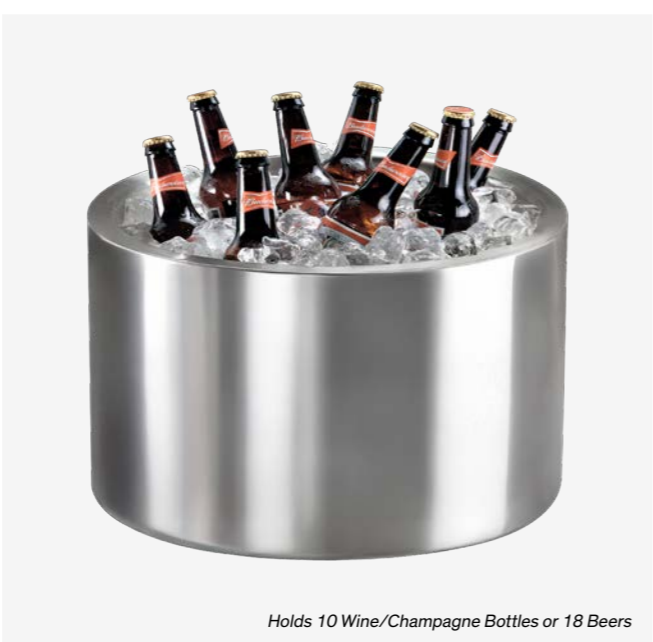

Double Wall Extra Large Wine Cooler - 18/10 Stainless Steel

Holds 10 Wine/Champagne Bottles or 18 Beers

WCE-4200SD
Double Wall Extra Large Cooler
Satin Stainless Steel
H250mm / Ø420mm
25.0L Capacity