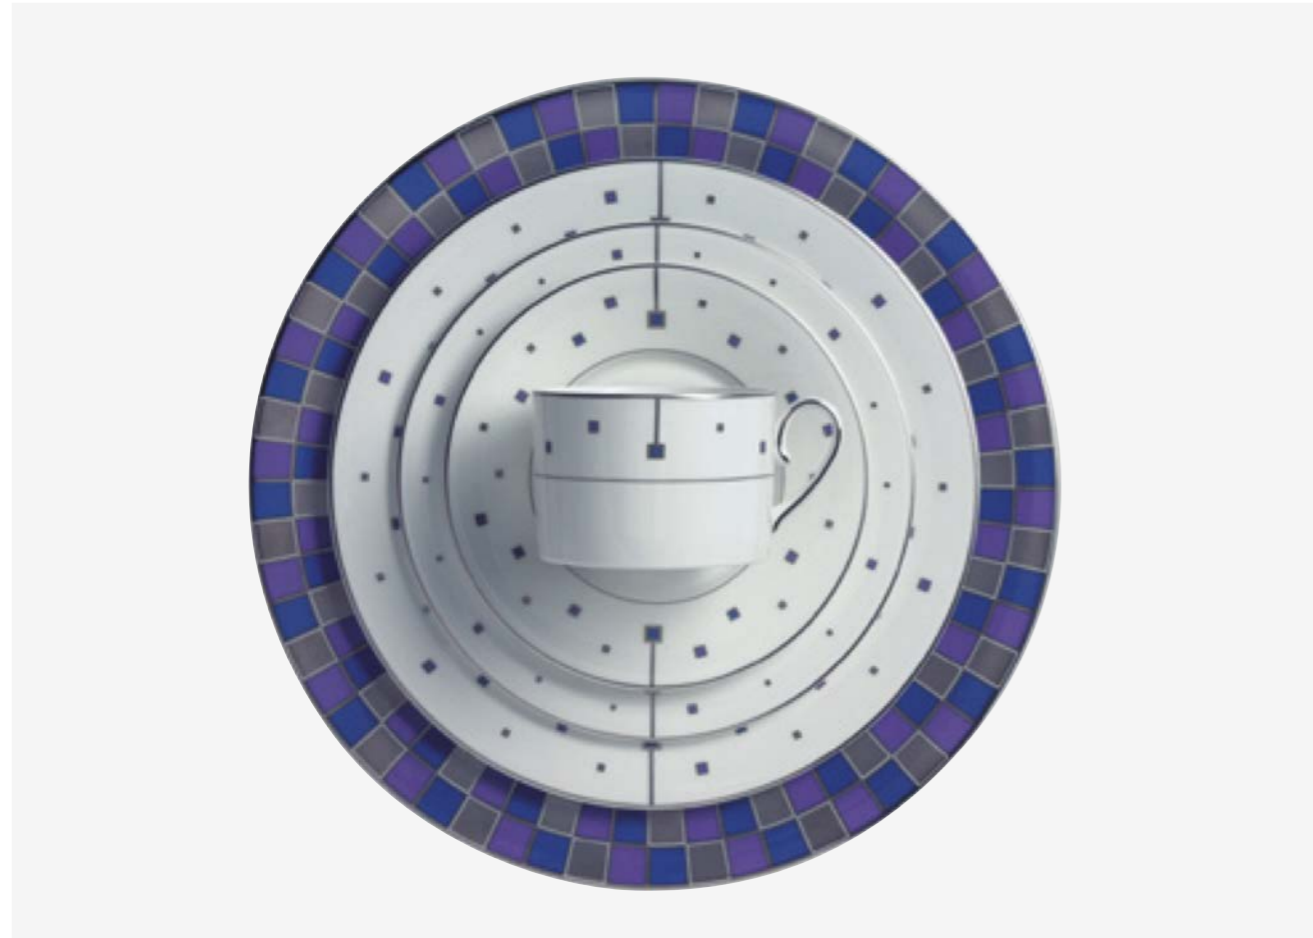

Virtu

Virtu is a stunning collection featuring a beautiful combination of real Platinum edging, royal blue and striking lilac. The geometric design and use of colours give it a contemporary feel. Made from Fine Bone China, this range is light and translucent yet strong and durable. The presentation plate adds an unforgettable impact to any dining setting and the white glaze and luxurious feel of the chinaware ensures the ultimate dining enjoyment. Not suitable for use in microwave ovens, hand wash recommended.