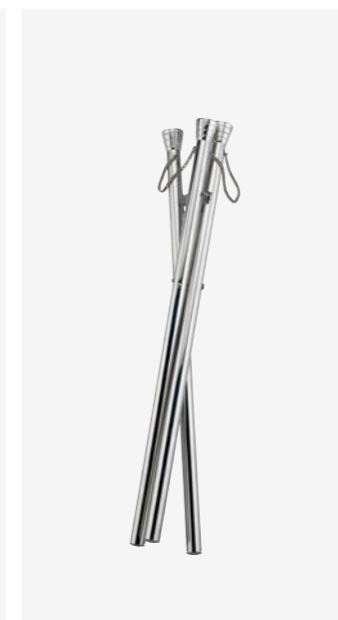

Tripod Folding Stand - Stainless Steel

WAS-63SD
Foldable with Chains
Stainless Steel
H530mm