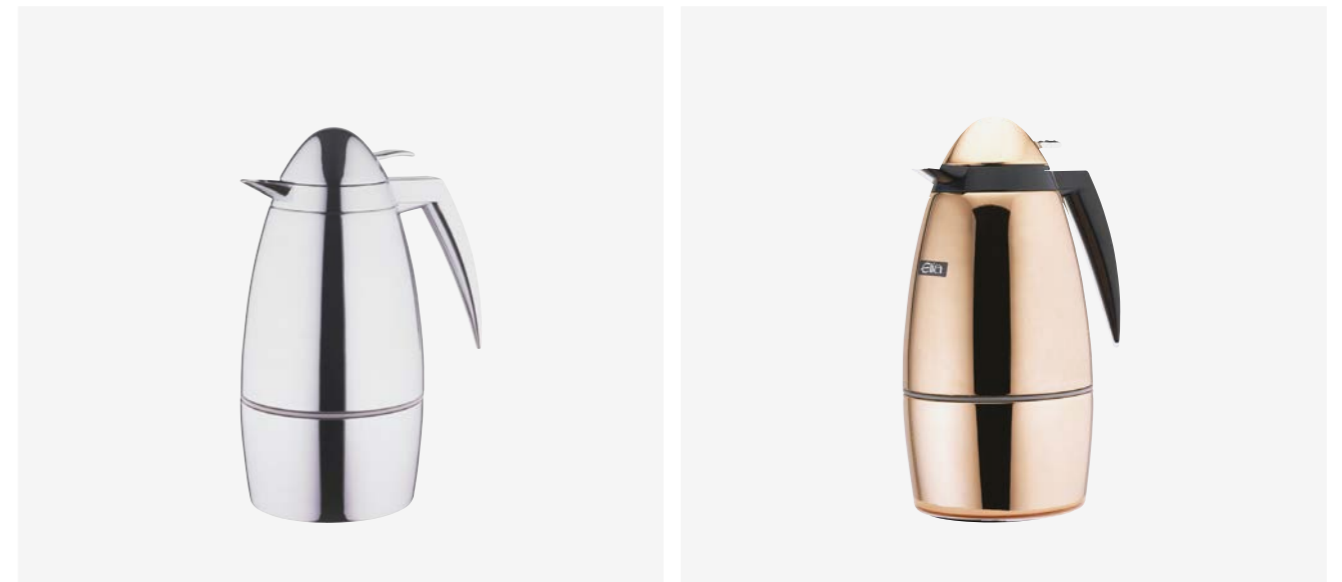

Glass Lined Designer Jug

CJN-1000C Designer Jug Chrome 1.0L	CJN-1000CO Designer Jug Copper 1.0L