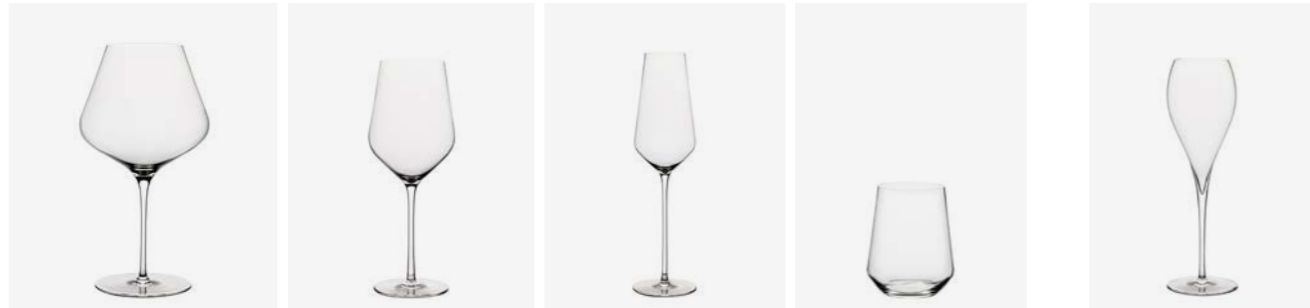

Gift Box

An extra special gift will be bestowed upon someone when they receive an Elia Fine Crystal Gift Box. All of Elia Stemware is mouth-blown in the tradition dating back thousands of years to create a beautiful item to treasure. Featuring slender stems and ultra-fine bowls with thoughtful shapes to suit any taste. Each piece is light in the hand yet strong, these need to be seen and held to be fully appreciated.

Motive Gift Box

Burgundy A02-RE-73-24 73cl / 25oz H240mm / Ø125mm	White A02-WH-32-22 32cl / 11oz H220mm / Ø80mm	Champagne A02-CH-24-25 24cl / 8oz H250mm / Ø70mm	Tumbler A09-TU-32-10 32cl / 11oz H100mm / Ø80mm	Tulip A07-CH-22-24 22cl / 7oz H240mm / Ø70mm

PRODUCT CODE	ITEM	GIFT BOX QTY.
A02-RE-73-24	Motive Burgundy	6 pcs
A02-WH-32-22	Motive White	6 pcs
A02-CH-24-25	Motive Champagne	6 pcs
A09-TU-32-10	Motive Tumbler	6 pcs
A07-CH-22-24	Miravell Tulip	6 pcs