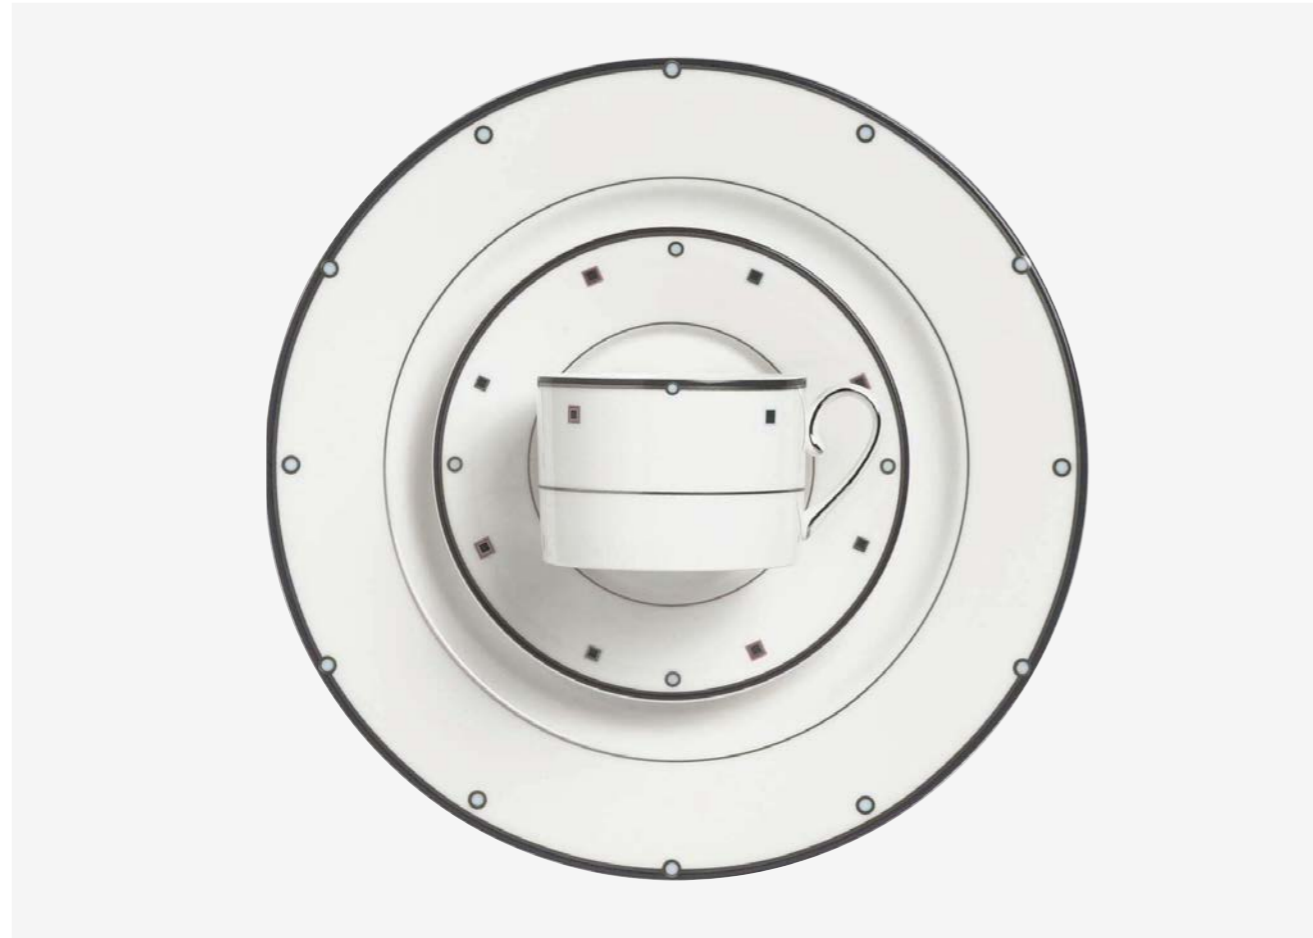

Shadow

Made from the highest quality Fine Bone China, the Shadow range is bursting with character and charm. Featuring real Platinum, midnight blue and a hint of pink, Shadow is stylish and elegant. Expertly crafted from a minimum 50% bone ash content, this range benefits from both beauty and strength. Not suitable for use in microwave ovens, hand wash recommended.