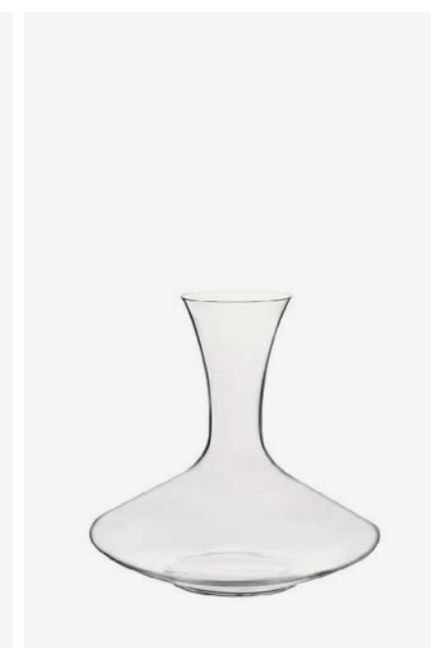

Oblique Large  
A12-DE-115-41  
115cl / 39oz  
H410mm / Ø210mm

Oblique  
A12-DE-83-38  
83cl / 28oz  
H380mm / Ø195mm

Round  
A11-DE-100-29  
100cl / 34oz  
H290mm / Ø205mm

Classic Large  
A13-DE-100-26  
100cl / 34oz  
H260mm / Ø260mm