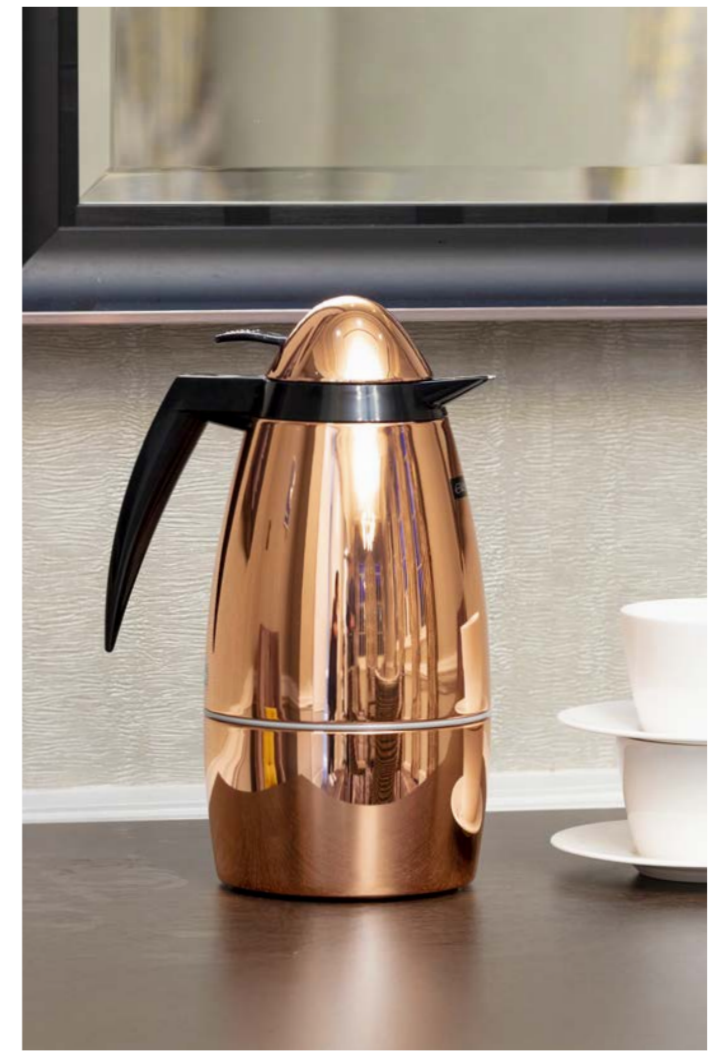

- Superior glass vacuum insulation with excellent thermal properties
- Beverages stay hot or cold for many hours
- Smooth action, lever-type pouring mechanism
- Durable, scratch-resistant metal body
- Ideal for table top service
- Attractive designer vacuum beverage jug