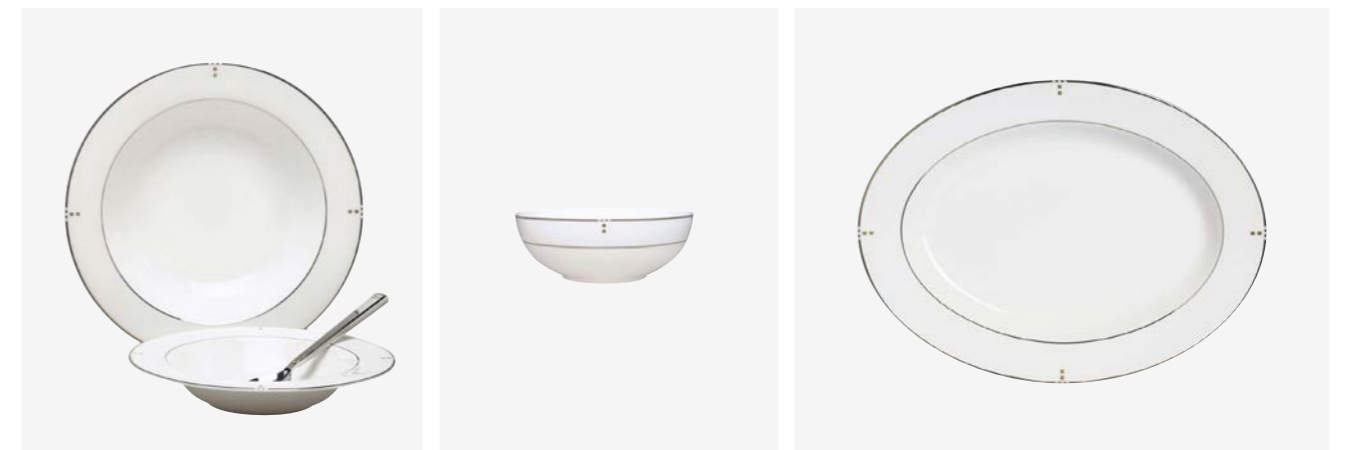

BC-RPB-270 Rimmed Pasta Bowl 90cl / Ø270mm 2pcs	BC-OTB-145 Oatmeal / Cereal Bowl 50cl / Ø145mm 6pcs	BC-OPL-360 Oval Platter 360 × 280mm 1pc