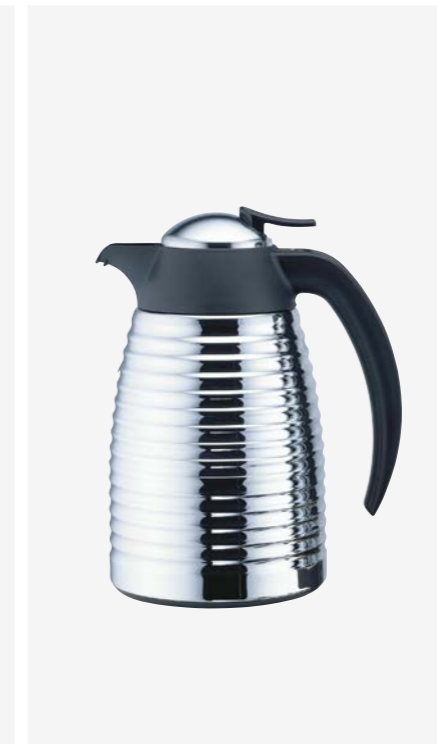

PJR-06S
Beehive Vacuum Jug
Chrome
0.6L