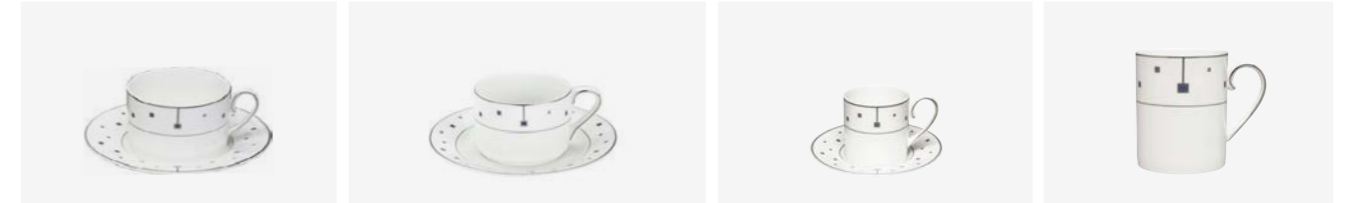

## Virtu Fine Bone China

BV-CFP-120  
Coffee Pot  
120cl  
1pc

BV-TEP-070  
Teapot  
70cl  
1pc

BV-STH-075  
Sugar Tube Holder  
75mm  
1pc

BV-CSB-025  
Covered Sugar Bowl  
25cl  
1pc

BV-TEC-024  
Tea Cup  
24cl  
6pcs