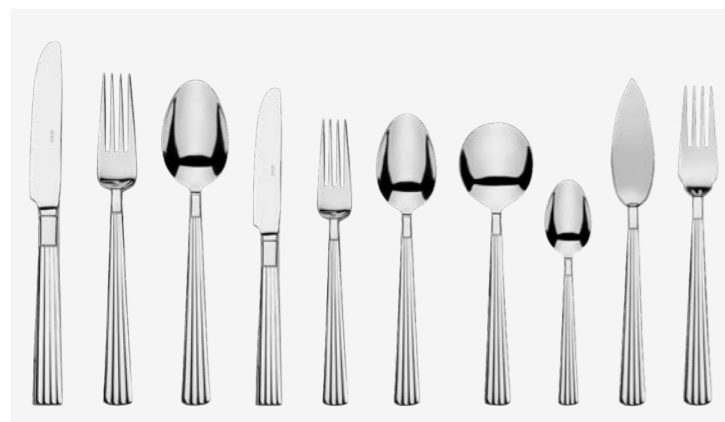

18/0 Stainless Steel - 10 Piece Cutlery Range

ITEM	SPECIFICATION	INNER BOX QTY.	OUTER BOX QTY.
Table Knife	Solid 1 Piece	1 doz.	20 doz.
Table Fork	2.8mm	1 doz.	20 doz.
Table Spoon	2.8mm	1 doz.	20 doz.
Dessert Knife	Solid 1 Piece	1 doz.	20 doz.
Dessert Fork	2.5mm	1 doz.	20 doz.
Dessert Spoon	2.5mm	1 doz.	20 doz.
Soup Spoon	2.5mm	1 doz.	20 doz.
Tea Spoon	2.2mm	1 doz.	20 doz.
Fish Knife	2.5mm	1 doz.	20 doz.
Fish Fork	2.5mm	1 doz.	20 doz.

Kinzaro

Kinzaro has a distinctive pattern that exudes a classical splendour. The design and finishing are to the highest standard and it is produced from the perfect combination of 18% Chrome and 10% Nickel. The knives in this range are hollow handle for optimum comfort and a balanced feel in the hand. A distinctive addition to Elia's extensive cutlery offering, Kinzaro is the perfect choice to make a statement.