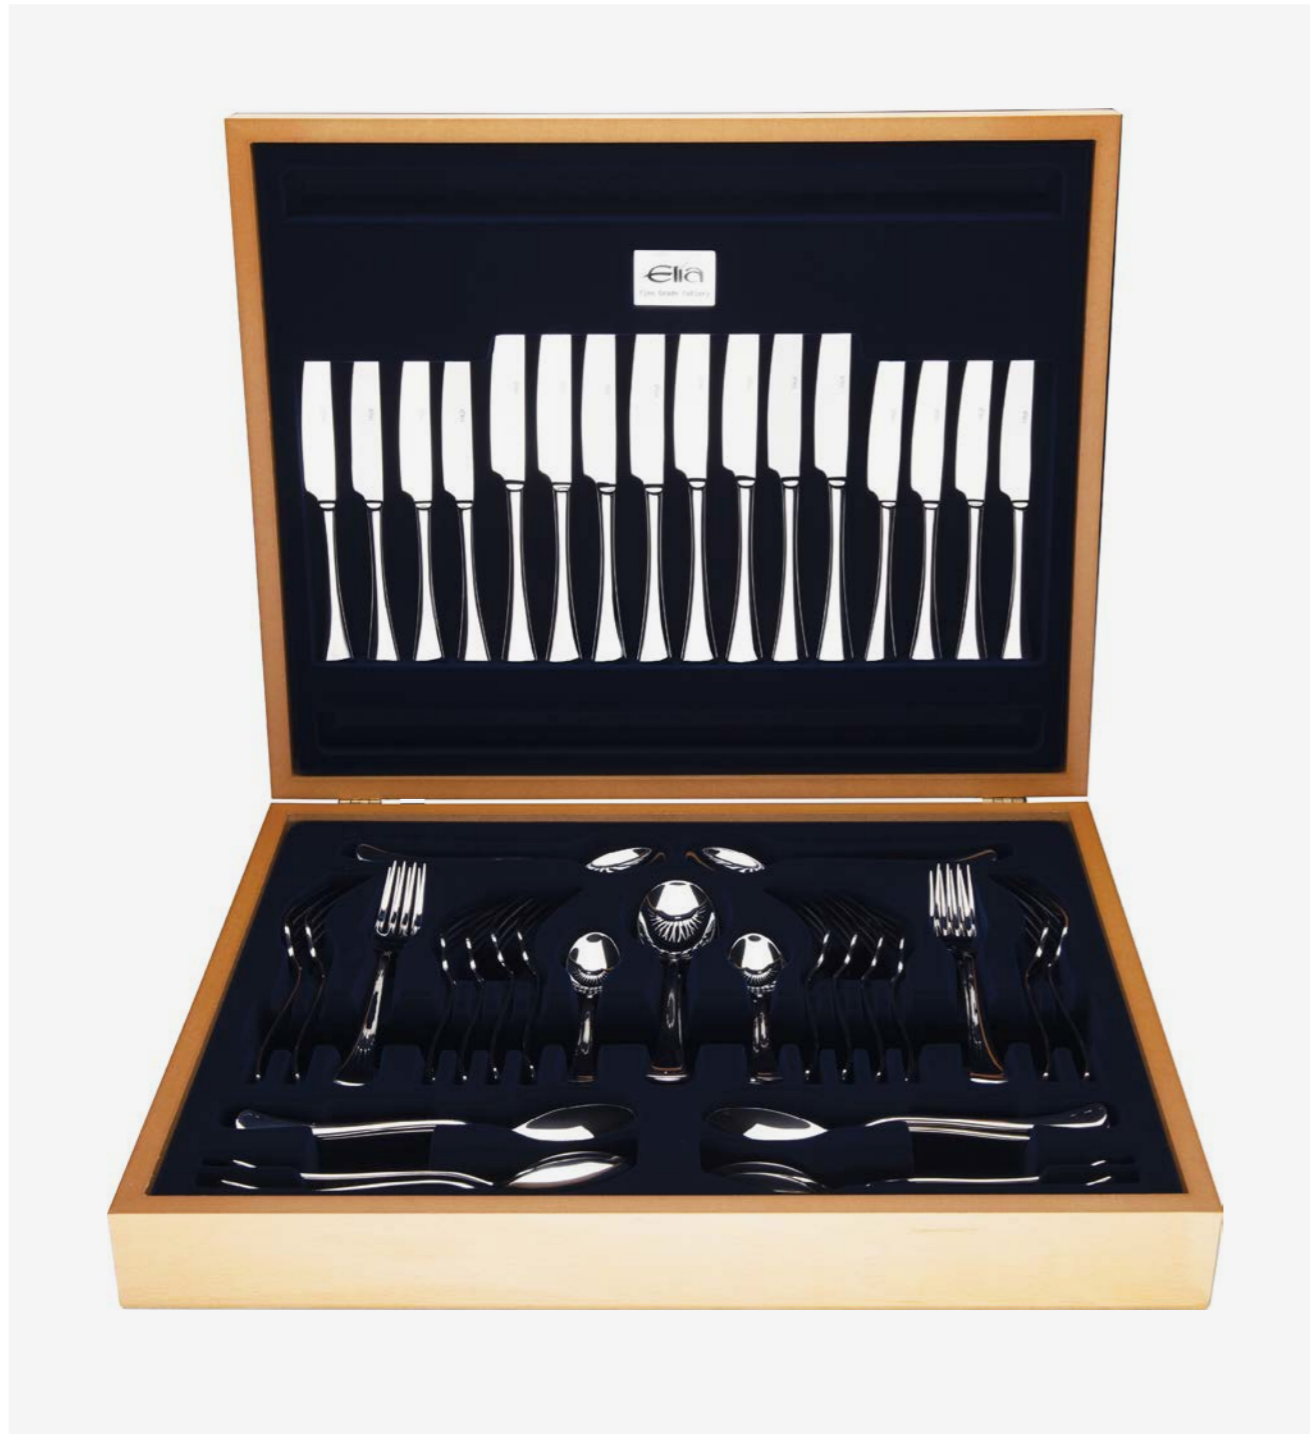

Beechwood Blue & Green

A beautiful way to present and store your Elia cutlery, these canteens have a smooth beechwood finish with a luxurious blue or green velvet interior. These stylish canteens with their modern design are the perfect solution to keep your Elia cutlery safe whilst not in use. The beechwood canteens can accommodate most cutlery patterns in 44 or 60 piece sets.

Due to the unique shape of Elia cutlery, specific designs can only be stored in certain canteens. Contact our Sales team for further advice on your ideal canteen option.

44 or 60pc Canteen - Slim