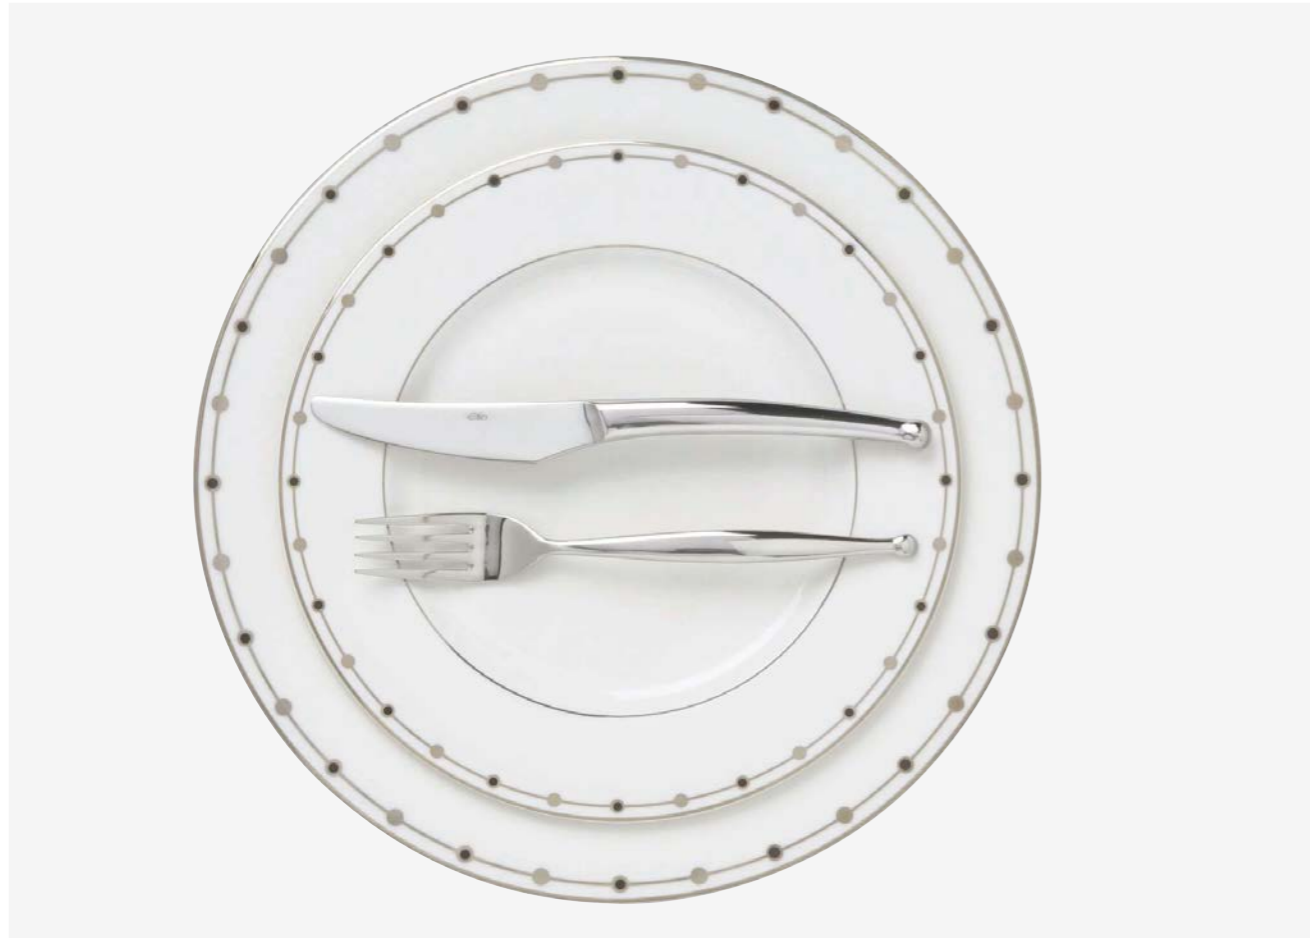

Jester

Elia's Jester range has the benefit of being perfectly at home both in a modern or traditional setting. With its beautiful real Platinum and shining black design, it is understated sophistication at its finest. This stunning Fine Bone China range has a delicate decoration but it is undoubtedly of strong and durable construction. A gorgeous backdrop to any display of fine cuisine. Elia cutlery is available to complement the Jester Fine Bone China collection. Not suitable for use in microwave ovens, hand wash recommended.