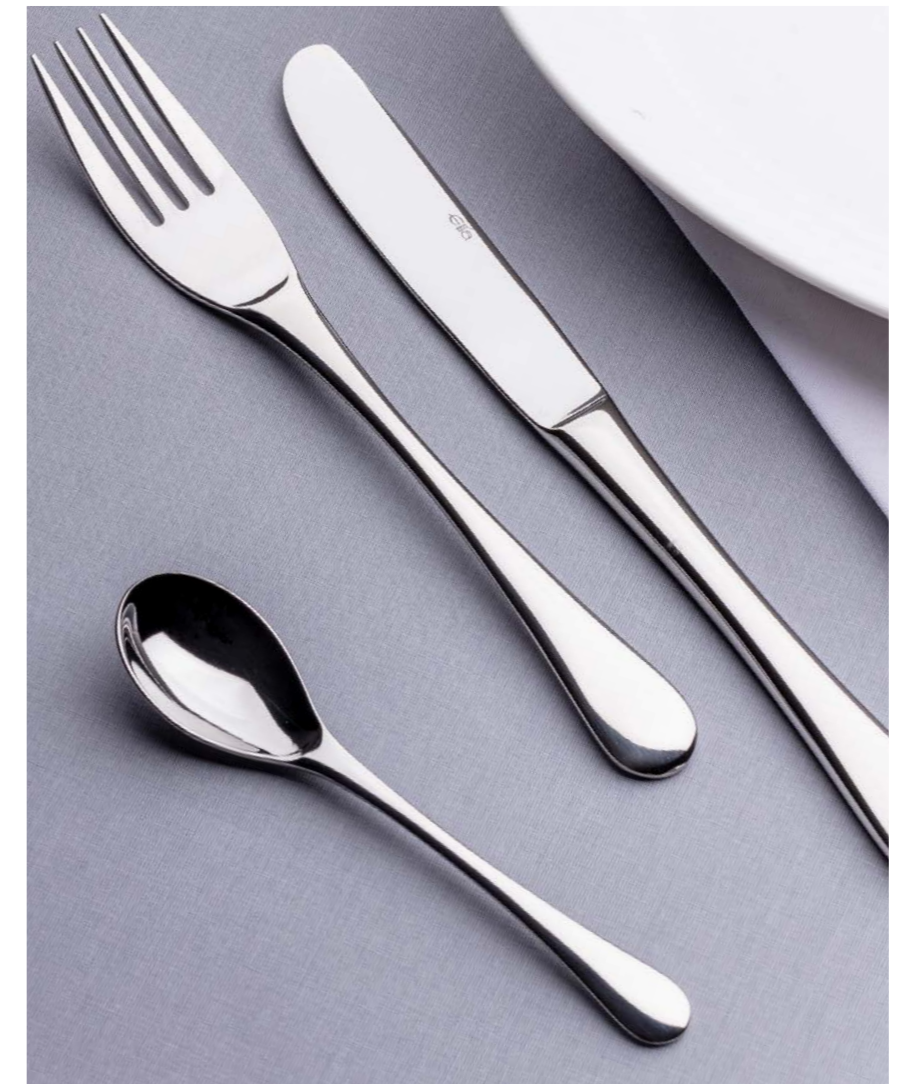

Miravell

With a curvaceous dewdrop design, Miravell is contemporary cutlery at its finest. Expertly polished to a smooth mirror finish, Miravell is also well-balanced for maximum comfort. With a range of accessories, Miravell brings warmth and style to any table. Accessories include fish knife, fork, cheese knife and serving spoon.

18/10 Stainless Steel - 12 Piece Cutlery Range