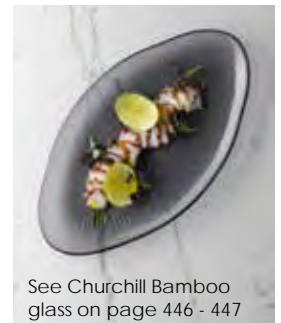

BAMBOO SPINWASH

Dusk

BAMBOO SPINWASH

Mist

See Churchill Bamboo glass on page 446 - 447